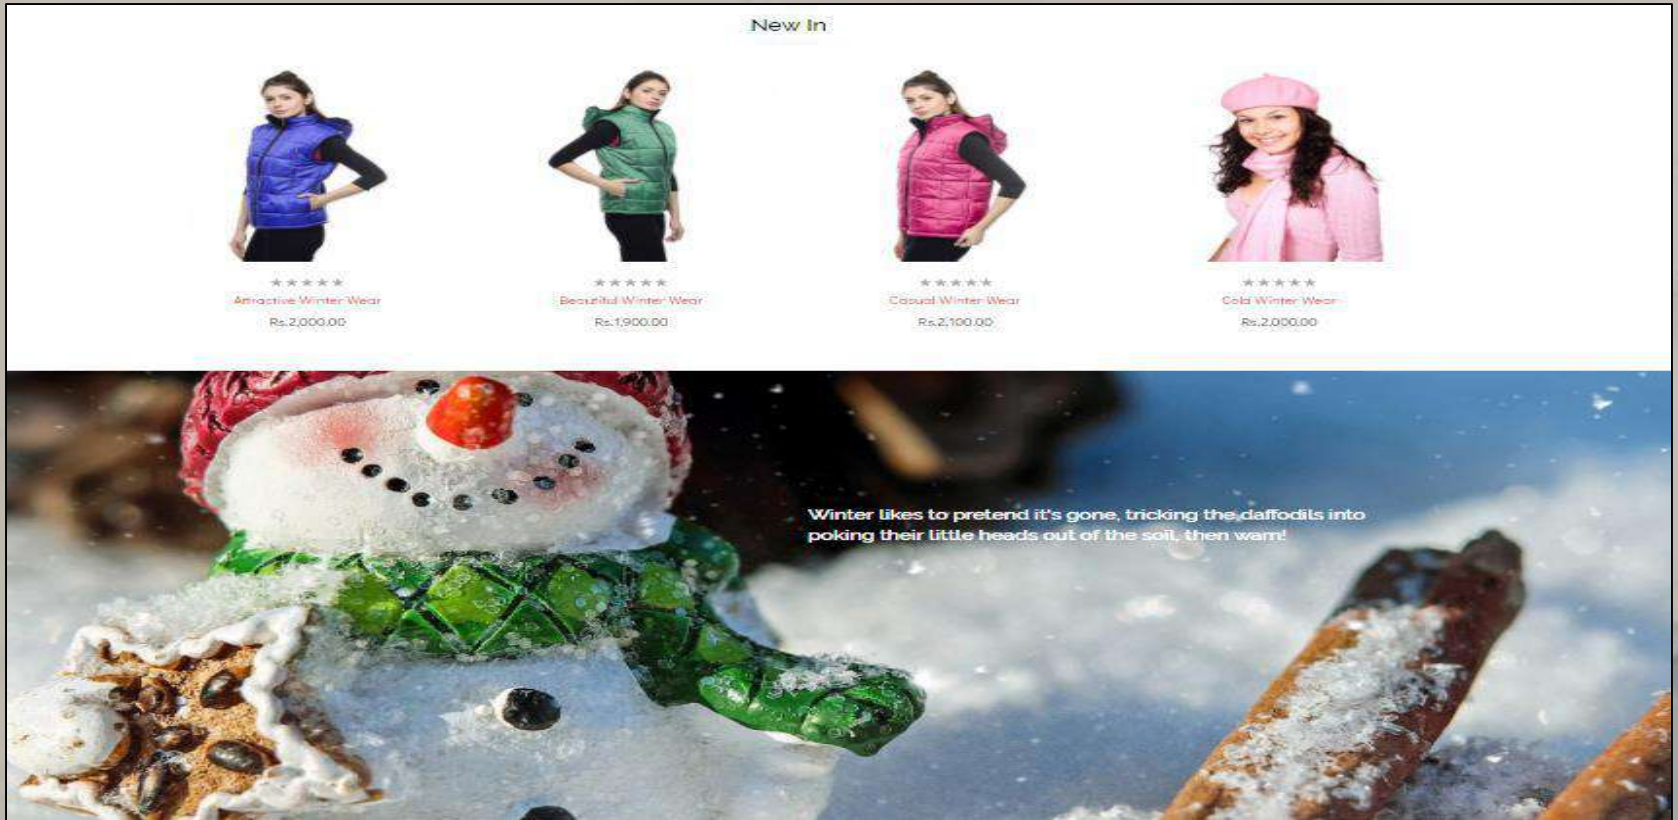

PARALLAX SECTION

Creates a 3D effect as a banner in your website

For Enterprise Rs.1000/- one time

For Ultimate Rs.1500/- one time

STYLEDGE

®